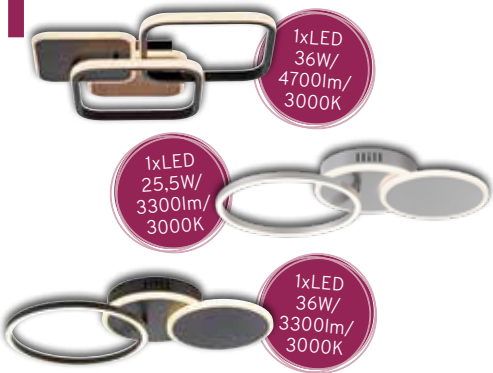

WERBEPREIS
139.99
~~229.-*~~

JUST LIGHT.

1xLED
18W/
2160lm/
3000K

2xLED
14W/
1700lm/
3000K

1xLED
19W/
2150lm/
3000K

DECKENLEUCHE,
versch. Ausführungen.
0501 0229 00/04/05
| Abholpreis

ab 49.99
~~64.95*~~

JUST LIGHT.