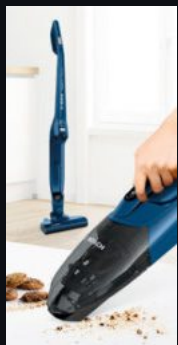

BOSCH

2in1 Akku-Staubsauger BCHF216S

kabelloser Handstaubsauger
inkl. Akkusauger,
starke Reinigungsleistung,
langlebige Lithium-Ionen-Akkus
mit kurzer Ladezeit
Farbeispiel

UVP**
204.99

89.00